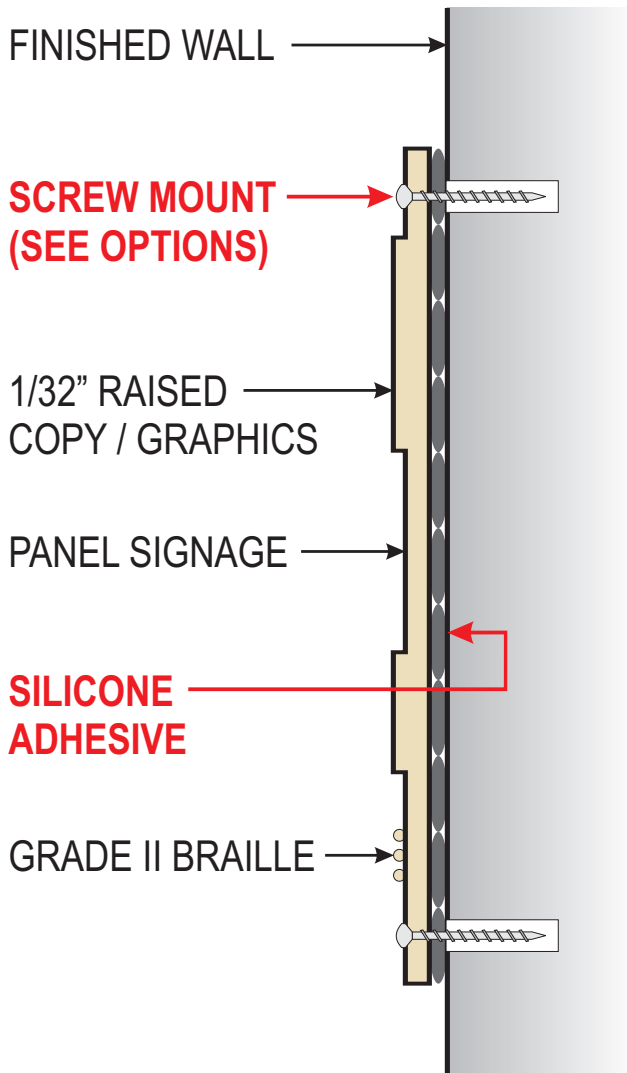

TYPICAL PANEL SIGNAGE MOUNTINGS

SCREW MOUNT

VTM / ADHESIVE

Options:

- a. Standard #6 Screws
- b. Countersunk Flat Head Screws
- c. Tamper Resistant Screws
- d. #6 Screws Painted to match Background