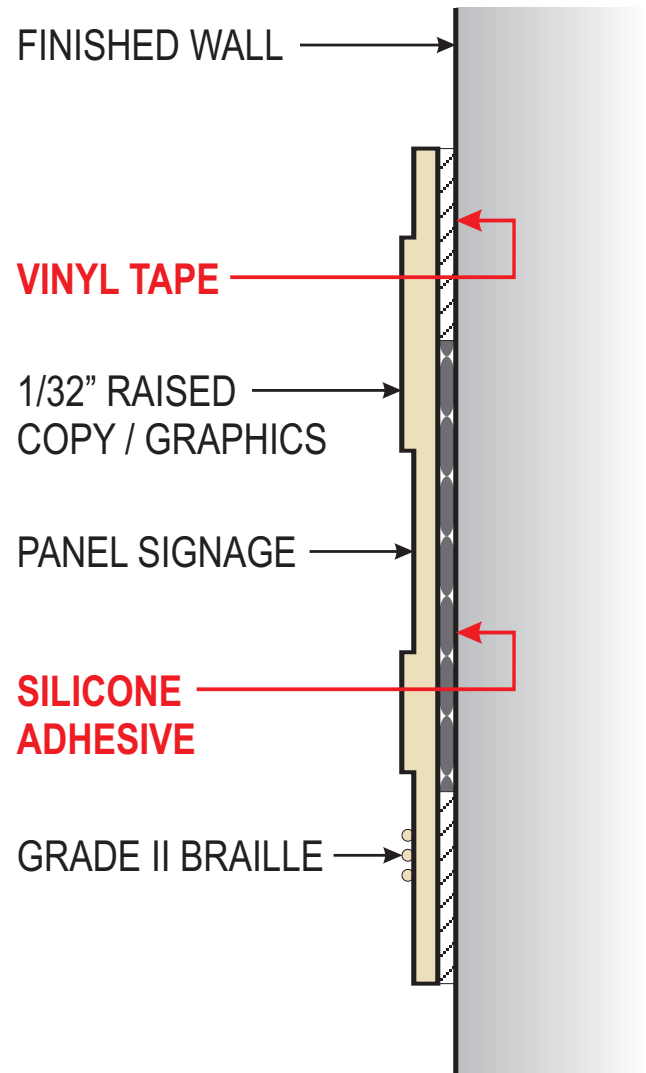

TYPICAL PANEL SIGNAGE MOUNTINGS

SCREW MOUNT

VTM / ADHESIVE

Options:

- a. Standard #6 Screws
- b. Countersunk Flat Head Screws
- c. Tamper Resistant Screws
- d. #6 Screws Painted to match Background